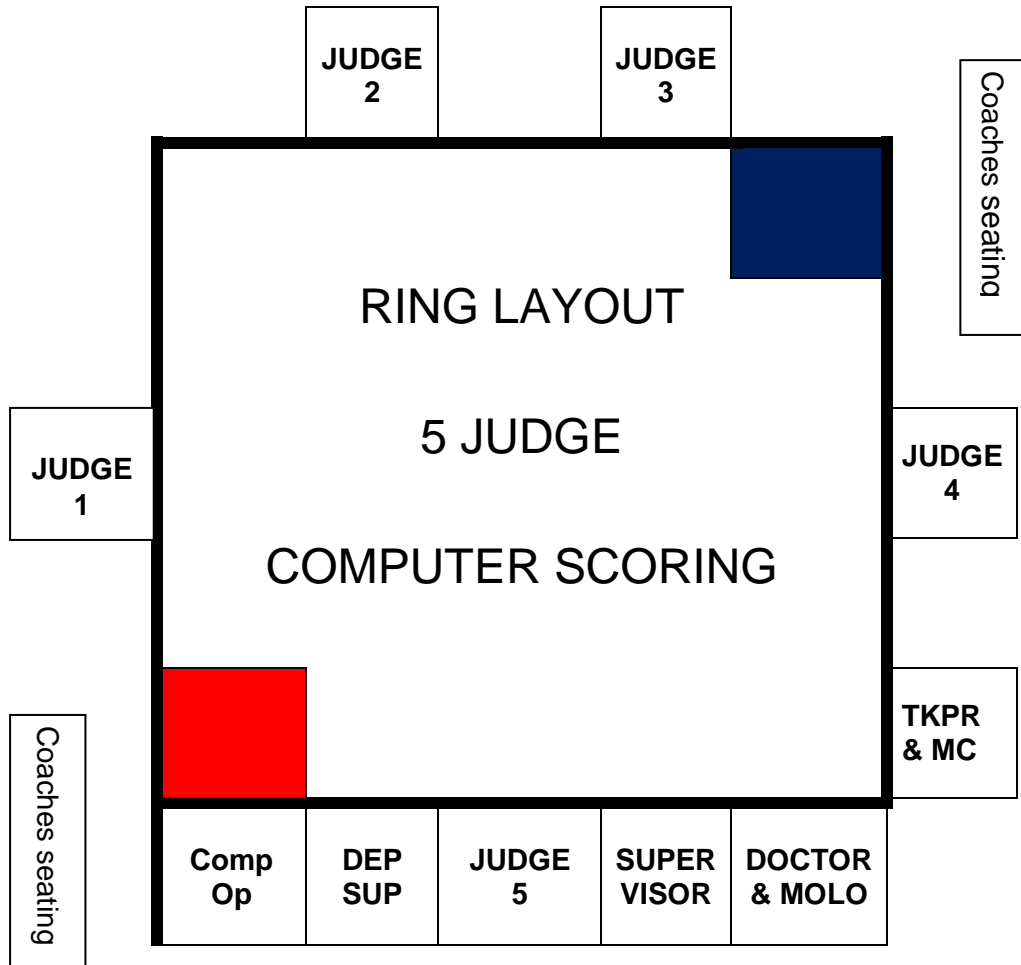

COMPUTER SCORING RING LAYOUT

Audience Seating may not be closer than 3 metres from the edge of the ring platform to the front row.

3 JUDGE MANUAL SCORING RING LAYOUT

Audience Seating may not be closer than 3 metres from the edge of the ring platform to the front row.

MANUAL SCORING RING LAYOUT

Audience Seating may not be closer than 3 metres from the edge of the ring platform to the front row.