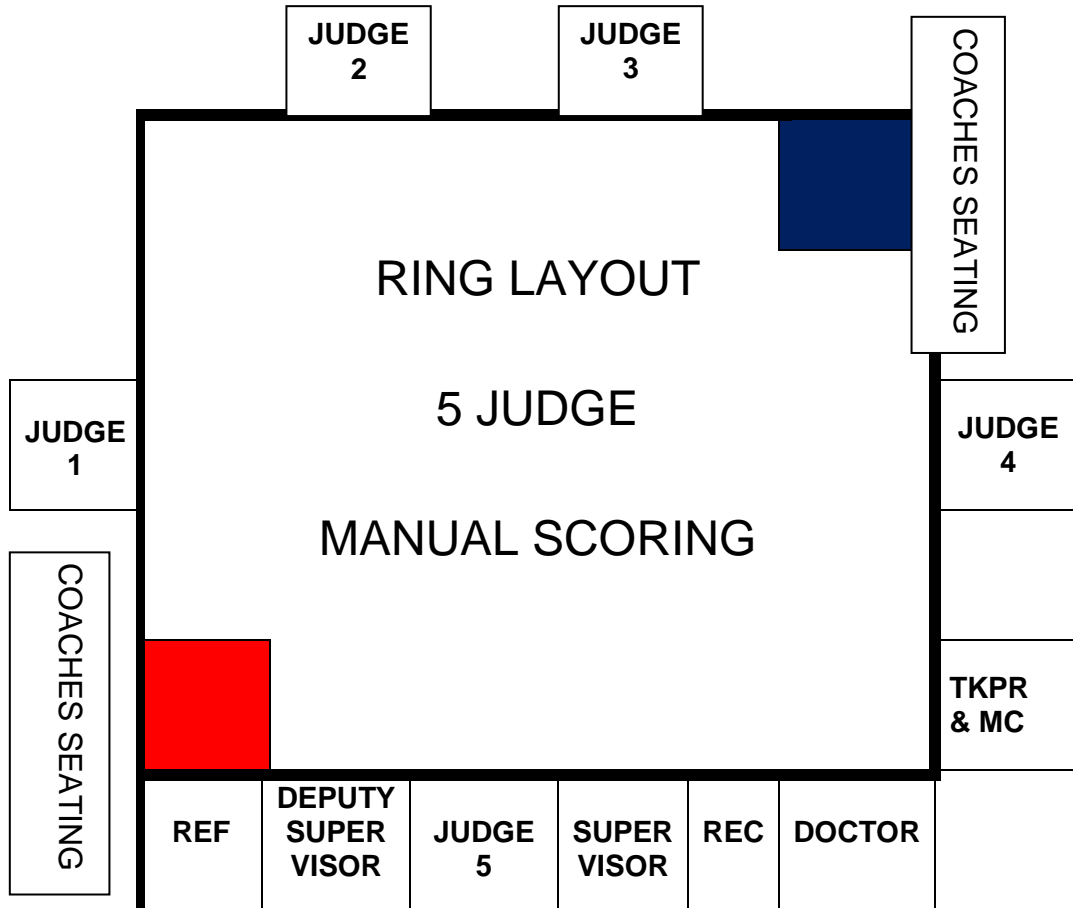

COMPUTER SCORING RING LAYOUT

Audience Seating may not be closer than 3 metres from the edge of the ring platform to the front row.

3 JUDGE MANUAL SCORING RING LAYOUT

Audience Seating may not be closer than 3 metres from the edge of the ring platform to the front row.

MANUAL SCORING RING LAYOUT

Audience Seating may not be closer than 3 metres from the edge of the ring platform to the front row.