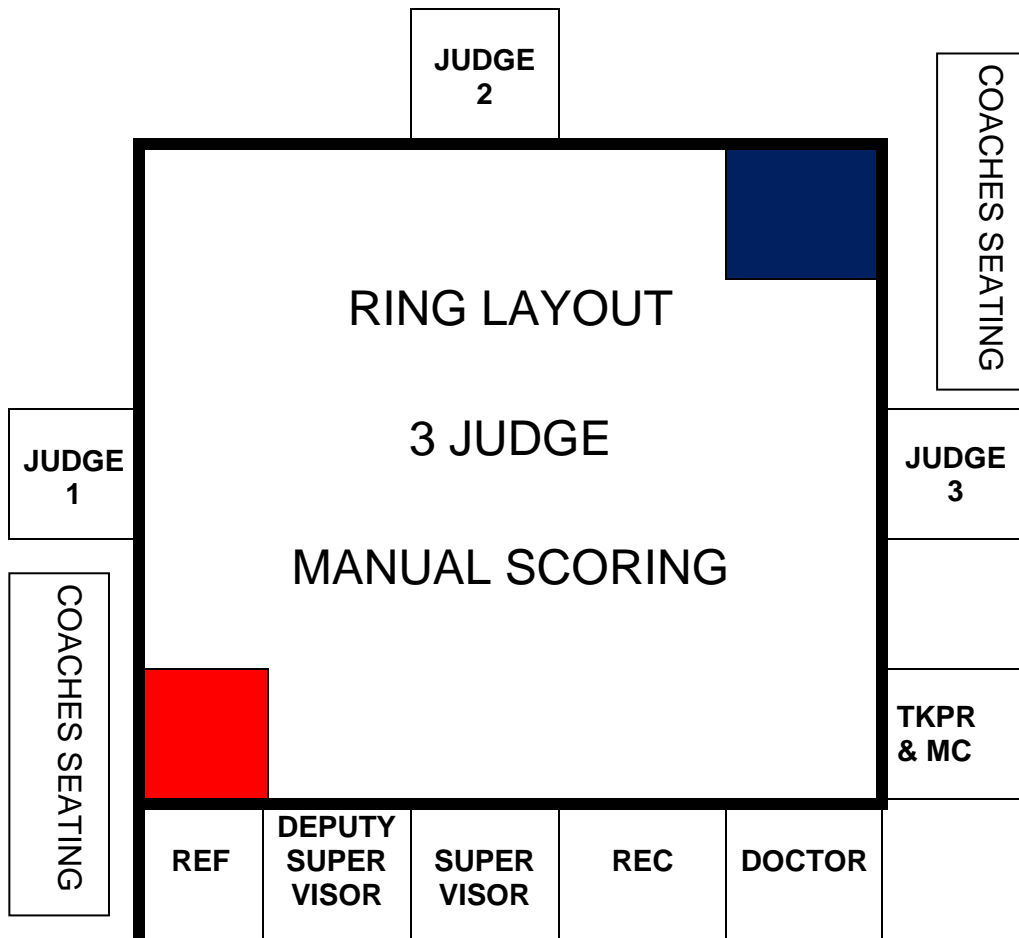

COMPUTER SCORING RING LAYOUT

Audience Seating may not be closer than 3 metres from the edge of the ring platform to the front row.

3 JUDGE MANUAL SCORING RING LAYOUT

Audience Seating may not be closer than 3 metres from the edge of the ring platform to the front row.

MANUAL SCORING RING LAYOUT

Audience Seating may not be closer than 3 metres from the edge of the ring platform to the front row.